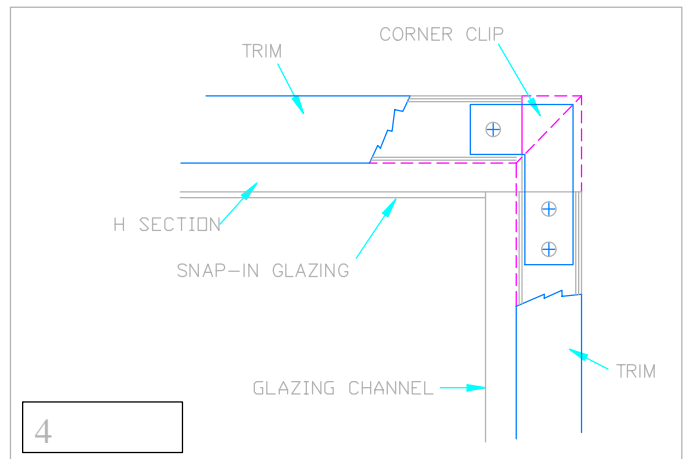

## JOINT DETAILS FOR SERIES 200 FRAME / SIDELIGHT & RELIGHT

1 SIDELIGHT DOOR FRAME / CORNER

2 DOOR FRAME SIDELIGHT MULLION AT HEADER

3 DOOR FRAME SIDELIGHT MULLION AT FLOOR / BASE LEVEL SILL

4 SIDELIGHT CORNER AT HEADER

5 RELIGHT / SIDELIGHT CORNER AT FLOOR / BASE LEVEL SILL

6 RELIGHT / SIDELIGHT CORNER AT MID-PANEL BOTTOM GLAZING SILL

## JOINT DETAILS FOR SERIES 200 FRAME / SIDELIGHT & RELIGHT

7  
 DOOR FRAME SIDELIGHT MULLION AT MID-PANEL BOTTOM GLAZING SILL

10  
 RELIGHT / SIDELIGHT / TRANSOM CORNER AT GLAZING HEADER

11  
 DOOR FRAME / SIDELIGHT MULLION AT HORIZONTAL GLAZING MULLION

## JOINT DETAILS FOR SERIES 200 FRAME / SIDELIGHT & RELIGHT

VERTICAL GLAZING MULLION  
 AT SIDELIGHT HEADER

VERTICAL GLAZING MULLION  
 AT RELIGHT HEADER

DOOR FRAME / TRANSOM / SIDELIGHT  
 VERTICAL & HORIZONTAL MULLION