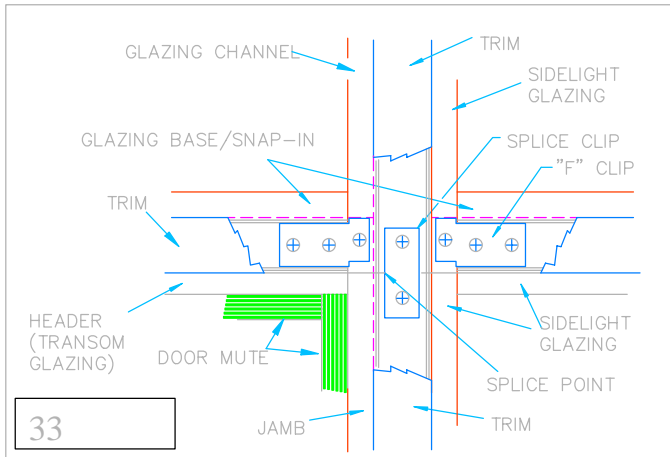

## JOINT DETAILS FOR SERIES 200 FRAME / SIDELIGHT & RELIGHT

7  
 DOOR FRAME SIDELIGHT MULLION AT MID-PANEL BOTTOM GLAZING SILL

10  
 RELIGHT / SIDELIGHT / TRANSOM CORNER AT GLAZING HEADER

11  
 DOOR FRAME / SIDELIGHT MULLION AT HORIZONTAL GLAZING MULLION

12  
 RELIGHT / SIDELIGHT VERTICAL MULLION AT SILL

29  
 DOOR FRAME TRANSOM GLAZING AT DOOR HEADER MULLION -ALT

30  
 HORIZONTAL GLAZING MULLION AT GLAZING JAMB

## JOINT DETAILS FOR SERIES 200 FRAME / SIDELIGHT & RELIGHT

VERTICAL GLAZING MULLION  
 AT SIDELIGHT HEADER

VERTICAL GLAZING MULLION  
 AT RELIGHT HEADER

DOOR FRAME / TRANSOM / SIDELIGHT  
 VERTICAL & HORIZONTAL MULLION

DOOR FRAME / SIDELIGHT MULLION  
 AT TRANSOM BASE MULLION

DOOR FRAME SIDELIGHT MULLION  
 AT FLOOR / BASE LEVEL 4" SILL

RELIGHT / SIDELIGHT CORNER  
 AT FLOOR / BASE LEVEL 4" SILL