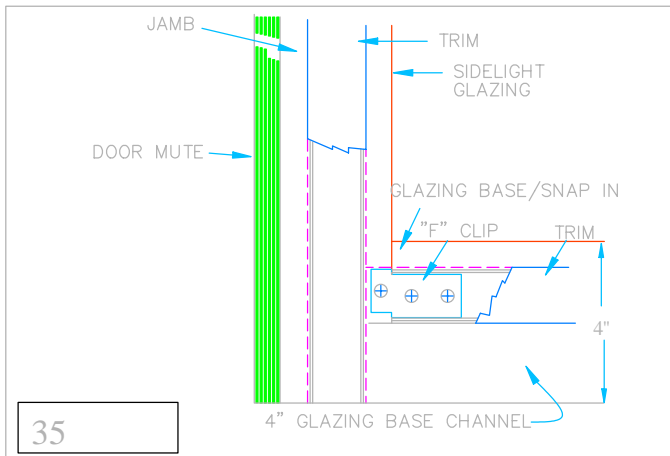

## JOINT DETAILS FOR SERIES 200 FRAME / SIDELIGHT & RELIGHT

7  
 DOOR FRAME SIDELIGHT MULLION AT MID-PANEL BOTTOM GLAZING SILL

10  
 RELIGHT / SIDELIGHT / TRANSOM CORNER AT GLAZING HEADER

11  
 DOOR FRAME / SIDELIGHT MULLION AT HORIZONTAL GLAZING MULLION

12  
 RELIGHT / SIDELIGHT VERTICAL MULLION AT SILL

29  
 DOOR FRAME TRANSOM GLAZING AT DOOR HEADER MULLION -ALT

30  
 HORIZONTAL GLAZING MULLION AT GLAZING JAMB

## JOINT DETAILS FOR SERIES 200 FRAME / SIDELIGHT & RELIGHT

VERTICAL GLAZING MULLION  
 AT SIDELIGHT HEADER

VERTICAL GLAZING MULLION  
 AT RELIGHT HEADER

DOOR FRAME / TRANSOM / SIDELIGHT  
 VERTICAL & HORIZONTAL MULLION

DOOR FRAME / SIDELIGHT MULLION  
 AT TRANSOM BASE MULLION

DOOR FRAME SIDELIGHT MULLION  
 AT FLOOR / BASE LEVEL 4" SILL

RELIGHT / SIDELIGHT CORNER  
 AT FLOOR / BASE LEVEL 4" SILL