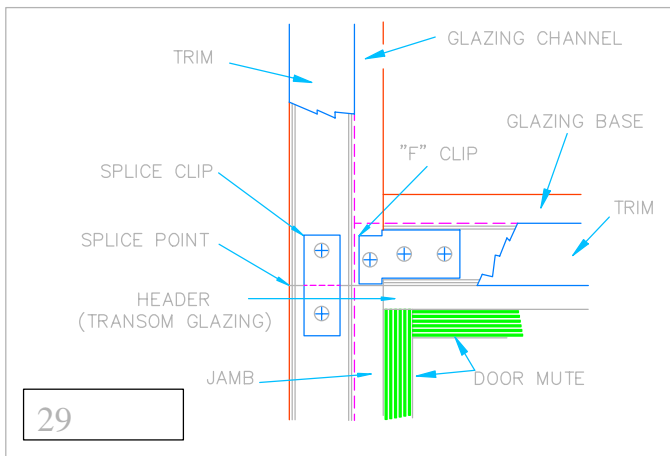

## JOINT DETAILS FOR SERIES 200 FRAME / SIDELIGHT & RELIGHT

7  
 DOOR FRAME SIDELIGHT MULLION AT MID-PANEL BOTTOM GLAZING SILL

10  
 RELIGHT / SIDELIGHT / TRANSOM CORNER AT GLAZING HEADER

11  
 DOOR FRAME / SIDELIGHT MULLION AT HORIZONTAL GLAZING MULLION

12  
 RELIGHT / SIDELIGHT VERTICAL MULLION AT SILL

29  
 DOOR FRAME TRANSOM GLAZING AT DOOR HEADER MULLION -ALT

30  
 HORIZONTAL GLAZING MULLION AT GLAZING JAMB

## JOINT DETAILS FOR SERIES 200 FRAME / SIDELIGHT & RELIGHT

VERTICAL GLAZING MULLION  
 AT SIDELIGHT HEADER

VERTICAL GLAZING MULLION  
 AT RELIGHT HEADER

DOOR FRAME / TRANSOM / SIDELIGHT  
 VERTICAL & HORIZONTAL MULLION