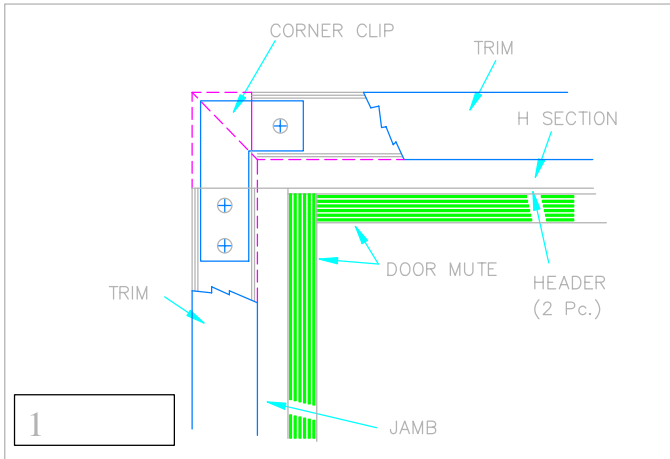

## JOINT DETAILS FOR SERIES 200 FRAME / SIDELIGHT & RELIGHT

1 SIDELIGHT DOOR FRAME / CORNER

2 DOOR FRAME SIDELIGHT MULLION AT HEADER

3 DOOR FRAME SIDELIGHT MULLION AT FLOOR / BASE LEVEL SILL

4 SIDELIGHT CORNER AT HEADER

5 RELIGHT / SIDELIGHT CORNER AT FLOOR / BASE LEVEL SILL

6 RELIGHT / SIDELIGHT CORNER AT MID-PANEL BOTTOM GLAZING SILL

## JOINT DETAILS FOR SERIES 200 FRAME / SIDELIGHT & RELIGHT

7  
 DOOR FRAME SIDELIGHT MULLION AT MID-PANEL BOTTOM GLAZING SILL

10  
 RELIGHT / SIDELIGHT / TRANSOM CORNER AT GLAZING HEADER

11  
 DOOR FRAME / SIDELIGHT MULLION AT HORIZONTAL GLAZING MULLION

## JOINT DETAILS FOR SERIES 200 FRAME / SIDELIGHT & RELIGHT

VERTICAL GLAZING MULLION  
 AT SIDELIGHT HEADER

VERTICAL GLAZING MULLION  
 AT RELIGHT HEADER

DOOR FRAME / TRANSOM / SIDELIGHT  
 VERTICAL & HORIZONTAL MULLION