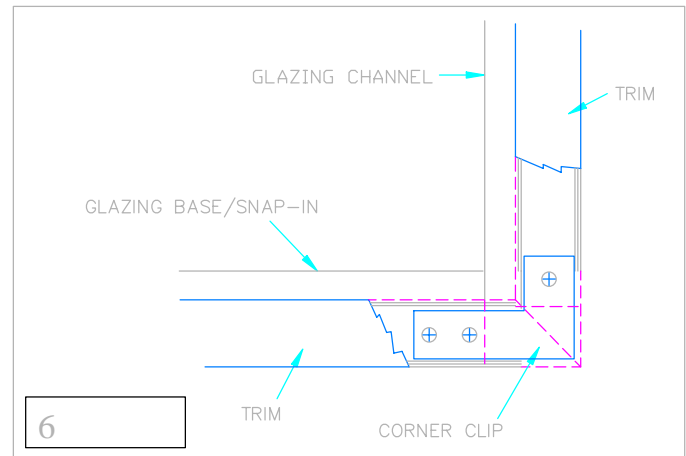

## JOINT DETAILS FOR SERIES 200 FRAME / SIDELIGHT & RELIGHT

1 SIDELIGHT DOOR FRAME / CORNER

2 DOOR FRAME SIDELIGHT MULLION AT HEADER

3 DOOR FRAME SIDELIGHT MULLION AT FLOOR / BASE LEVEL SILL

4 SIDELIGHT CORNER AT HEADER

5 RELIGHT / SIDELIGHT CORNER AT FLOOR / BASE LEVEL SILL

6 RELIGHT / SIDELIGHT CORNER AT MID-PANEL BOTTOM GLAZING SILL

## JOINT DETAILS FOR SERIES 200 FRAME / SIDELIGHT & RELIGHT

7  
 DOOR FRAME SIDELIGHT MULLION AT MID-PANEL BOTTOM GLAZING SILL

10  
 RELIGHT / SIDELIGHT / TRANSOM CORNER AT GLAZING HEADER

11  
 DOOR FRAME / SIDELIGHT MULLION AT HORIZONTAL GLAZING MULLION

## JOINT DETAILS FOR SERIES 200 FRAME / SIDELIGHT & RELIGHT

VERTICAL GLAZING MULLION  
 AT SIDELIGHT HEADER

VERTICAL GLAZING MULLION  
 AT RELIGHT HEADER

DOOR FRAME / TRANSOM / SIDELIGHT  
 VERTICAL & HORIZONTAL MULLION