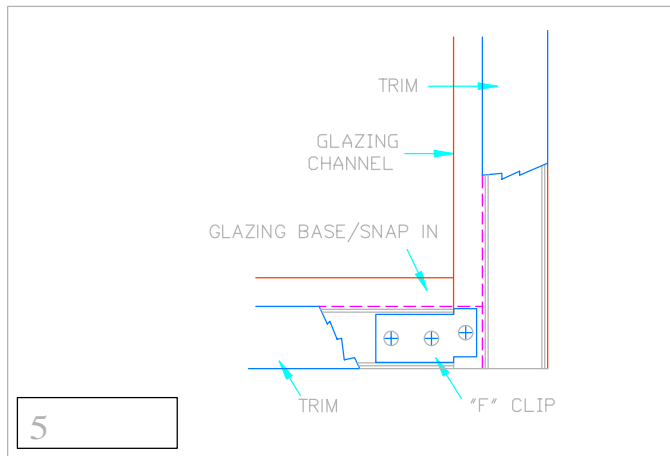

## JOINT DETAILS FOR SERIES 200 FRAME / SIDELIGHT & RELIGHT

1 SIDELIGHT DOOR FRAME / CORNER

2 DOOR FRAME SIDELIGHT MULLION AT HEADER

3 DOOR FRAME SIDELIGHT MULLION AT FLOOR / BASE LEVEL SILL

4 SIDELIGHT CORNER AT HEADER

5 RELIGHT / SIDELIGHT CORNER AT FLOOR / BASE LEVEL SILL

6 RELIGHT / SIDELIGHT CORNER AT MID-PANEL BOTTOM GLAZING SILL

## JOINT DETAILS FOR SERIES 200 FRAME / SIDELIGHT & RELIGHT

7  
 DOOR FRAME SIDELIGHT MULLION AT MID-PANEL BOTTOM GLAZING SILL

10  
 RELIGHT / SIDELIGHT / TRANSOM CORNER AT GLAZING HEADER

11  
 DOOR FRAME / SIDELIGHT MULLION AT HORIZONTAL GLAZING MULLION

## JOINT DETAILS FOR SERIES 200 FRAME / SIDELIGHT & RELIGHT

VERTICAL GLAZING MULLION  
 AT SIDELIGHT HEADER

VERTICAL GLAZING MULLION  
 AT RELIGHT HEADER

DOOR FRAME / TRANSOM / SIDELIGHT  
 VERTICAL & HORIZONTAL MULLION