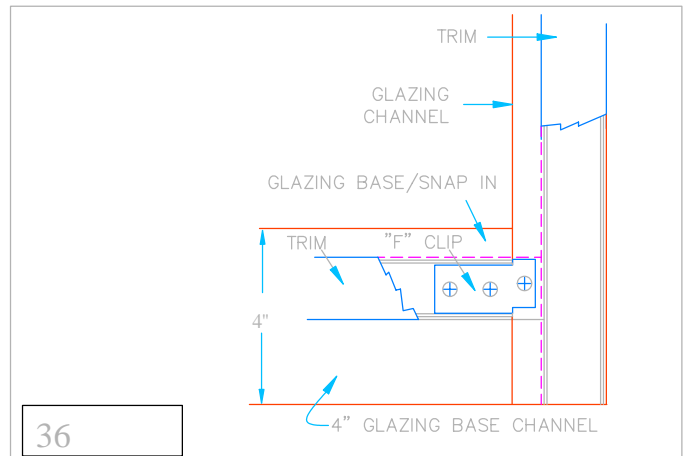

## JOINT DETAILS FOR SERIES 200 FRAME / SIDELIGHT & RELIGHT

7  
 DOOR FRAME SIDELIGHT MULLION AT MID-PANEL BOTTOM GLAZING SILL

10  
 RELIGHT / SIDELIGHT / TRANSOM CORNER AT GLAZING HEADER

11  
 DOOR FRAME / SIDELIGHT MULLION AT HORIZONTAL GLAZING MULLION

12  
 RELIGHT / SIDELIGHT VERTICAL MULLION AT SILL

29  
 DOOR FRAME TRANSOM GLAZING AT DOOR HEADER MULLION -ALT

30  
 HORIZONTAL GLAZING MULLION AT GLAZING JAMB

## JOINT DETAILS FOR SERIES 200 FRAME / SIDELIGHT & RELIGHT

VERTICAL GLAZING MULLION  
 AT SIDELIGHT HEADER

VERTICAL GLAZING MULLION  
 AT RELIGHT HEADER

DOOR FRAME / TRANSOM / SIDELIGHT  
 VERTICAL & HORIZONTAL MULLION

DOOR FRAME / SIDELIGHT MULLION  
 AT TRANSOM BASE MULLION

DOOR FRAME SIDELIGHT MULLION  
 AT FLOOR / BASE LEVEL 4" SILL

RELIGHT / SIDELIGHT CORNER  
 AT FLOOR / BASE LEVEL 4" SILL