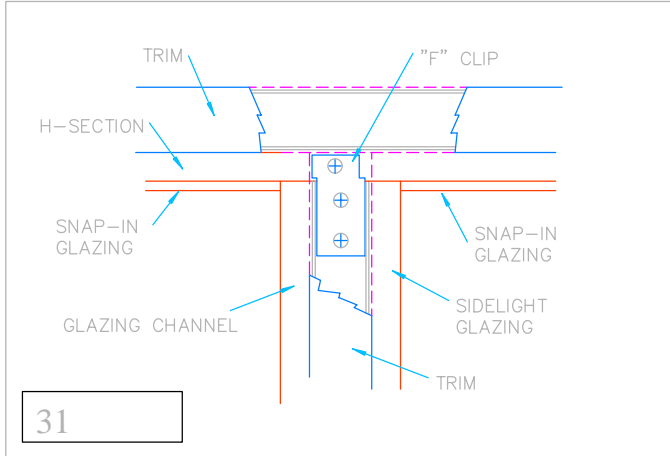

## JOINT DETAILS FOR SERIES 200 FRAME / SIDELIGHT & RELIGHT

7  
 DOOR FRAME SIDELIGHT MULLION AT MID-PANEL BOTTOM GLAZING SILL

10  
 RELIGHT / SIDELIGHT / TRANSOM CORNER AT GLAZING HEADER

11  
 DOOR FRAME / SIDELIGHT MULLION AT HORIZONTAL GLAZING MULLION

12  
 RELIGHT / SIDELIGHT VERTICAL MULLION AT SILL

29  
 DOOR FRAME TRANSOM GLAZING AT DOOR HEADER MULLION -ALT

30  
 HORIZONTAL GLAZING MULLION AT GLAZING JAMB

## JOINT DETAILS FOR SERIES 200 FRAME / SIDELIGHT & RELIGHT

VERTICAL GLAZING MULLION  
 AT SIDELIGHT HEADER

VERTICAL GLAZING MULLION  
 AT RELIGHT HEADER

DOOR FRAME / TRANSOM / SIDELIGHT  
 VERTICAL & HORIZONTAL MULLION

DOOR FRAME / SIDELIGHT MULLION  
 AT TRANSOM BASE MULLION

DOOR FRAME SIDELIGHT MULLION  
 AT FLOOR / BASE LEVEL 4" SILL

RELIGHT / SIDELIGHT CORNER  
 AT FLOOR / BASE LEVEL 4" SILL