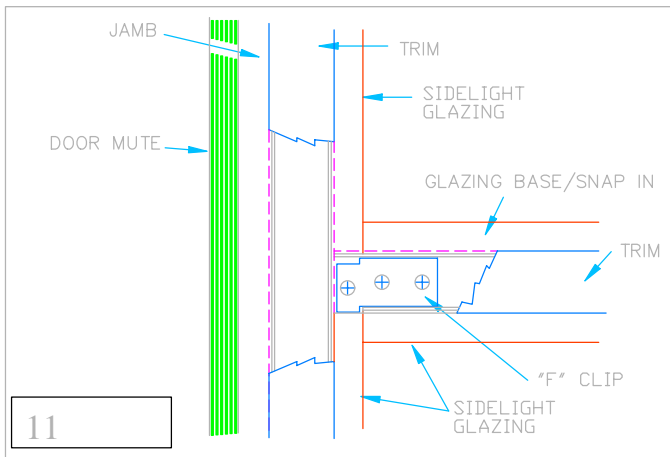

## JOINT DETAILS FOR SERIES 200 FRAME / SIDELIGHT & RELIGHT

1 SIDELIGHT DOOR FRAME / CORNER

2 DOOR FRAME SIDELIGHT MULLION AT HEADER

3 DOOR FRAME SIDELIGHT MULLION AT FLOOR / BASE LEVEL SILL

4 SIDELIGHT CORNER AT HEADER

5 RELIGHT / SIDELIGHT CORNER AT FLOOR / BASE LEVEL SILL

6 RELIGHT / SIDELIGHT CORNER AT MID-PANEL BOTTOM GLAZING SILL

## JOINT DETAILS FOR SERIES 200 FRAME / SIDELIGHT & RELIGHT

7  
 DOOR FRAME SIDELIGHT MULLION AT MID-PANEL BOTTOM GLAZING SILL

10  
 RELIGHT / SIDELIGHT / TRANSOM CORNER AT GLAZING HEADER

11  
 DOOR FRAME / SIDELIGHT MULLION AT HORIZONTAL GLAZING MULLION

## JOINT DETAILS FOR SERIES 200 FRAME / SIDELIGHT & RELIGHT

VERTICAL GLAZING MULLION  
 AT SIDELIGHT HEADER

VERTICAL GLAZING MULLION  
 AT RELIGHT HEADER

DOOR FRAME / TRANSOM / SIDELIGHT  
 VERTICAL & HORIZONTAL MULLION