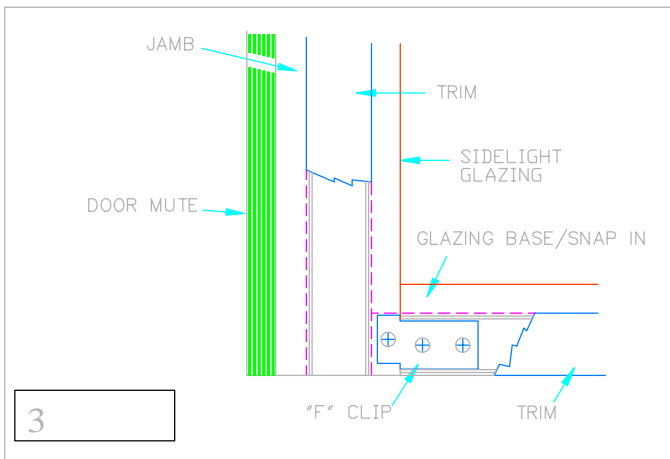

## JOINT DETAILS FOR SERIES 200 FRAME / SIDELIGHT & RELIGHT

1 SIDELIGHT DOOR FRAME / CORNER

2 DOOR FRAME SIDELIGHT MULLION AT HEADER

3 DOOR FRAME SIDELIGHT MULLION AT FLOOR / BASE LEVEL SILL

4 SIDELIGHT CORNER AT HEADER

5 RELIGHT / SIDELIGHT CORNER AT FLOOR / BASE LEVEL SILL

6 RELIGHT / SIDELIGHT CORNER AT MID-PANEL BOTTOM GLAZING SILL

## JOINT DETAILS FOR SERIES 200 FRAME / SIDELIGHT & RELIGHT

7  
 DOOR FRAME SIDELIGHT MULLION AT MID-PANEL BOTTOM GLAZING SILL

10  
 RELIGHT / SIDELIGHT / TRANSOM CORNER AT GLAZING HEADER

11  
 DOOR FRAME / SIDELIGHT MULLION AT HORIZONTAL GLAZING MULLION

## JOINT DETAILS FOR SERIES 200 FRAME / SIDELIGHT & RELIGHT

VERTICAL GLAZING MULLION  
 AT SIDELIGHT HEADER

VERTICAL GLAZING MULLION  
 AT RELIGHT HEADER

DOOR FRAME / TRANSOM / SIDELIGHT  
 VERTICAL & HORIZONTAL MULLION