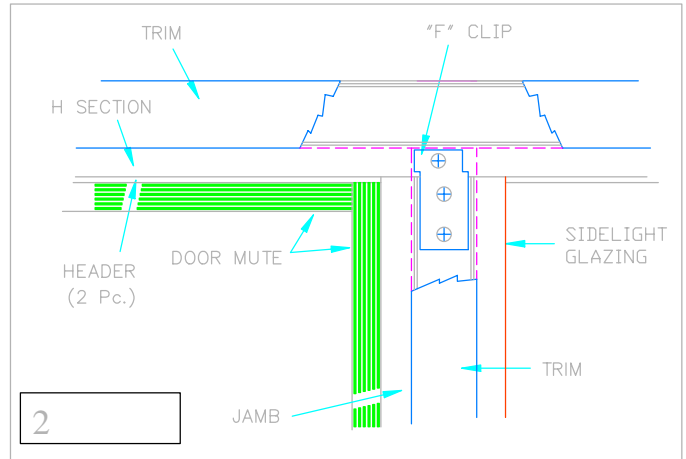

## JOINT DETAILS FOR SERIES 200 FRAME / SIDELIGHT & RELIGHT

1 SIDELIGHT DOOR FRAME / CORNER

2 DOOR FRAME SIDELIGHT MULLION AT HEADER

3 DOOR FRAME SIDELIGHT MULLION AT FLOOR / BASE LEVEL SILL

4 SIDELIGHT CORNER AT HEADER

5 RELIGHT / SIDELIGHT CORNER AT FLOOR / BASE LEVEL SILL

6 RELIGHT / SIDELIGHT CORNER AT MID-PANEL BOTTOM GLAZING SILL

## JOINT DETAILS FOR SERIES 200 FRAME / SIDELIGHT & RELIGHT

7  
 DOOR FRAME SIDELIGHT MULLION AT MID-PANEL BOTTOM GLAZING SILL

10  
 RELIGHT / SIDELIGHT / TRANSOM CORNER AT GLAZING HEADER

11  
 DOOR FRAME / SIDELIGHT MULLION AT HORIZONTAL GLAZING MULLION

## JOINT DETAILS FOR SERIES 200 FRAME / SIDELIGHT & RELIGHT

VERTICAL GLAZING MULLION  
 AT SIDELIGHT HEADER

VERTICAL GLAZING MULLION  
 AT RELIGHT HEADER

DOOR FRAME / TRANSOM / SIDELIGHT  
 VERTICAL & HORIZONTAL MULLION