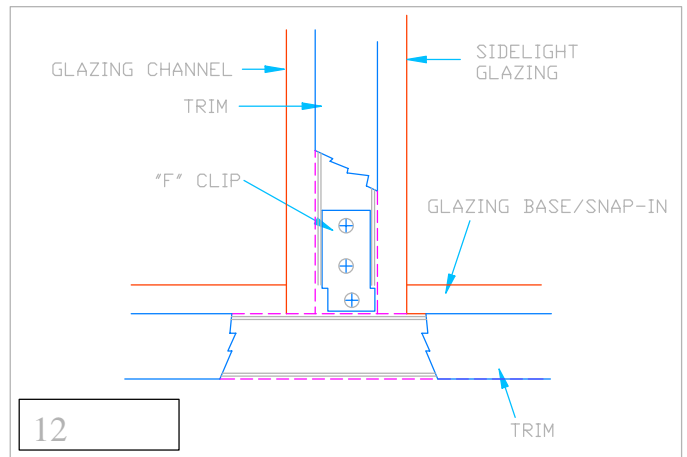

## JOINT DETAILS FOR SERIES 200 FRAME / SIDELIGHT & RELIGHT

7  
 DOOR FRAME SIDELIGHT MULLION AT MID-PANEL BOTTOM GLAZING SILL

10  
 RELIGHT / SIDELIGHT / TRANSOM CORNER AT GLAZING HEADER

11  
 DOOR FRAME / SIDELIGHT MULLION AT HORIZONTAL GLAZING MULLION

12  
 RELIGHT / SIDELIGHT VERTICAL MULLION AT SILL

29  
 DOOR FRAME TRANSOM GLAZING AT DOOR HEADER MULLION -ALT

30  
 HORIZONTAL GLAZING MULLION AT GLAZING JAMB

## JOINT DETAILS FOR SERIES 200 FRAME / SIDELIGHT & RELIGHT

VERTICAL GLAZING MULLION  
 AT SIDELIGHT HEADER

VERTICAL GLAZING MULLION  
 AT RELIGHT HEADER

DOOR FRAME / TRANSOM / SIDELIGHT  
 VERTICAL & HORIZONTAL MULLION