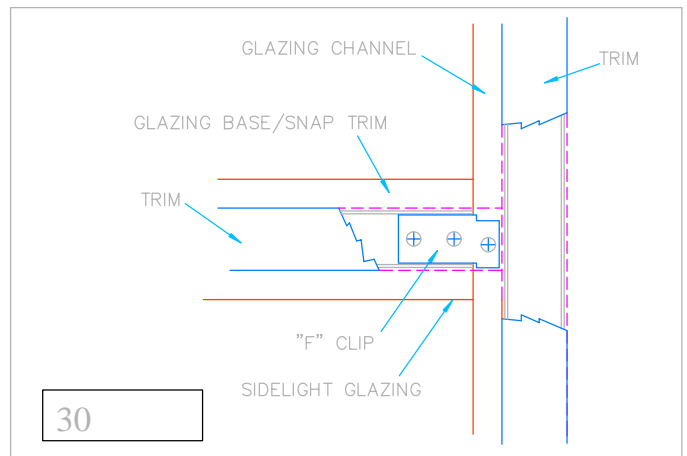

5 RELIGHT / SIDELIGHT CORNER AT FLOOR / BASE LEVEL SILL

6 RELIGHT / SIDELIGHT CORNER AT MID-PANEL BOTTOM GLAZING SILL

## JOINT DETAILS FOR SERIES 200 FRAME / SIDELIGHT & RELIGHT

7  
 DOOR FRAME SIDELIGHT MULLION AT MID-PANEL BOTTOM GLAZING SILL

10  
 RELIGHT / SIDELIGHT / TRANSOM CORNER AT GLAZING HEADER

11  
 DOOR FRAME / SIDELIGHT MULLION AT HORIZONTAL GLAZING MULLION

12  
 RELIGHT / SIDELIGHT VERTICAL MULLION AT SILL

29  
 DOOR FRAME TRANSOM GLAZING AT DOOR HEADER MULLION -ALT

30  
 HORIZONTAL GLAZING MULLION AT GLAZING JAMB

## JOINT DETAILS FOR SERIES 200 FRAME / SIDELIGHT & RELIGHT

VERTICAL GLAZING MULLION  
 AT SIDELIGHT HEADER

VERTICAL GLAZING MULLION  
 AT RELIGHT HEADER

DOOR FRAME / TRANSOM / SIDELIGHT  
 VERTICAL & HORIZONTAL MULLION