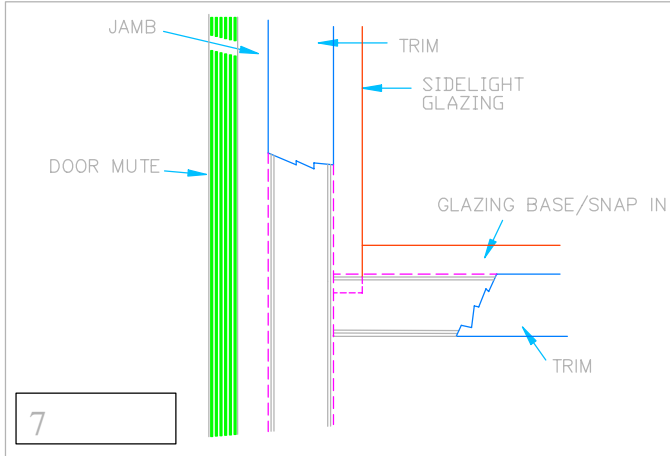

## JOINT DETAILS FOR SERIES 200 FRAME / SIDELIGHT & RELIGHT

1 SIDELIGHT DOOR FRAME / CORNER

2 DOOR FRAME SIDELIGHT MULLION AT HEADER

3 DOOR FRAME SIDELIGHT MULLION AT FLOOR / BASE LEVEL SILL

4 SIDELIGHT CORNER AT HEADER

5 RELIGHT / SIDELIGHT CORNER AT FLOOR / BASE LEVEL SILL

6 RELIGHT / SIDELIGHT CORNER AT MID-PANEL BOTTOM GLAZING SILL

## JOINT DETAILS FOR SERIES 200 FRAME / SIDELIGHT & RELIGHT

7  
 DOOR FRAME SIDELIGHT MULLION AT MID-PANEL BOTTOM GLAZING SILL

10  
 RELIGHT / SIDELIGHT / TRANSOM CORNER AT GLAZING HEADER

11  
 DOOR FRAME / SIDELIGHT MULLION AT HORIZONTAL GLAZING MULLION

## JOINT DETAILS FOR SERIES 200 FRAME / SIDELIGHT & RELIGHT

VERTICAL GLAZING MULLION  
 AT SIDELIGHT HEADER

VERTICAL GLAZING MULLION  
 AT RELIGHT HEADER

DOOR FRAME / TRANSOM / SIDELIGHT  
 VERTICAL & HORIZONTAL MULLION