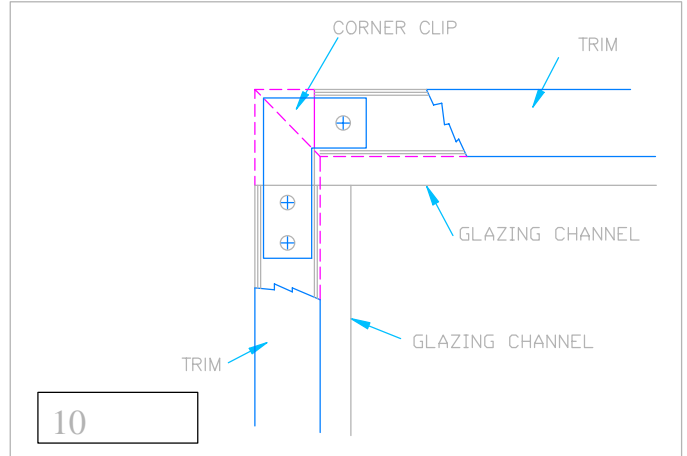

## JOINT DETAILS FOR SERIES 200 FRAME / SIDELIGHT & RELIGHT

1 SIDELIGHT DOOR FRAME / CORNER

2 DOOR FRAME SIDELIGHT MULLION AT HEADER

3 DOOR FRAME SIDELIGHT MULLION AT FLOOR / BASE LEVEL SILL

4 SIDELIGHT CORNER AT HEADER

5 RELIGHT / SIDELIGHT CORNER AT FLOOR / BASE LEVEL SILL

6 RELIGHT / SIDELIGHT CORNER AT MID-PANEL BOTTOM GLAZING SILL

## JOINT DETAILS FOR SERIES 200 FRAME / SIDELIGHT & RELIGHT

7  
 DOOR FRAME SIDELIGHT MULLION AT MID-PANEL BOTTOM GLAZING SILL

10  
 RELIGHT / SIDELIGHT / TRANSOM CORNER AT GLAZING HEADER

11  
 DOOR FRAME / SIDELIGHT MULLION AT HORIZONTAL GLAZING MULLION

## JOINT DETAILS FOR SERIES 200 FRAME / SIDELIGHT & RELIGHT

VERTICAL GLAZING MULLION  
 AT SIDELIGHT HEADER

VERTICAL GLAZING MULLION  
 AT RELIGHT HEADER

DOOR FRAME / TRANSOM / SIDELIGHT  
 VERTICAL & HORIZONTAL MULLION