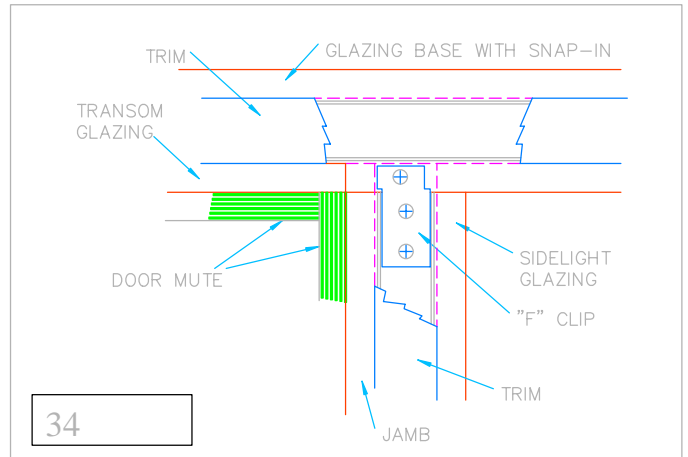

## JOINT DETAILS FOR SERIES 200 FRAME / SIDELIGHT & RELIGHT

7  
 DOOR FRAME SIDELIGHT MULLION AT MID-PANEL BOTTOM GLAZING SILL

10  
 RELIGHT / SIDELIGHT / TRANSOM CORNER AT GLAZING HEADER

11  
 DOOR FRAME / SIDELIGHT MULLION AT HORIZONTAL GLAZING MULLION

12  
 RELIGHT / SIDELIGHT VERTICAL MULLION AT SILL

29  
 DOOR FRAME TRANSOM GLAZING AT DOOR HEADER MULLION -ALT

30  
 HORIZONTAL GLAZING MULLION AT GLAZING JAMB

## JOINT DETAILS FOR SERIES 200 FRAME / SIDELIGHT & RELIGHT

VERTICAL GLAZING MULLION  
 AT SIDELIGHT HEADER

VERTICAL GLAZING MULLION  
 AT RELIGHT HEADER

DOOR FRAME / TRANSOM / SIDELIGHT  
 VERTICAL & HORIZONTAL MULLION

DOOR FRAME / SIDELIGHT MULLION  
 AT TRANSOM BASE MULLION

DOOR FRAME SIDELIGHT MULLION  
 AT FLOOR / BASE LEVEL 4" SILL

RELIGHT / SIDELIGHT CORNER  
 AT FLOOR / BASE LEVEL 4" SILL