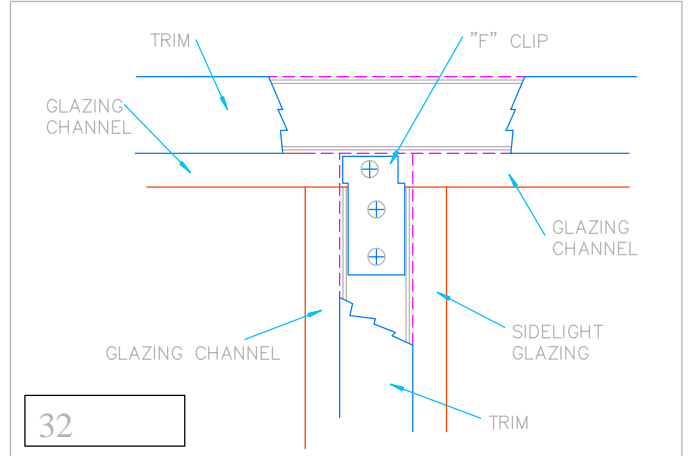

## JOINT DETAILS FOR SERIES 200 FRAME / SIDELIGHT & RELIGHT

7  
 DOOR FRAME SIDELIGHT MULLION AT MID-PANEL BOTTOM GLAZING SILL

10  
 RELIGHT / SIDELIGHT / TRANSOM CORNER AT GLAZING HEADER

11  
 DOOR FRAME / SIDELIGHT MULLION AT HORIZONTAL GLAZING MULLION

12  
 RELIGHT / SIDELIGHT VERTICAL MULLION AT SILL

29  
 DOOR FRAME TRANSOM GLAZING AT DOOR HEADER MULLION -ALT

30  
 HORIZONTAL GLAZING MULLION AT GLAZING JAMB

## JOINT DETAILS FOR SERIES 200 FRAME / SIDELIGHT & RELIGHT

VERTICAL GLAZING MULLION  
 AT SIDELIGHT HEADER

VERTICAL GLAZING MULLION  
 AT RELIGHT HEADER

DOOR FRAME / TRANSOM / SIDELIGHT  
 VERTICAL & HORIZONTAL MULLION

DOOR FRAME / SIDELIGHT MULLION  
 AT TRANSOM BASE MULLION

DOOR FRAME SIDELIGHT MULLION  
 AT FLOOR / BASE LEVEL 4" SILL

RELIGHT / SIDELIGHT CORNER  
 AT FLOOR / BASE LEVEL 4" SILL